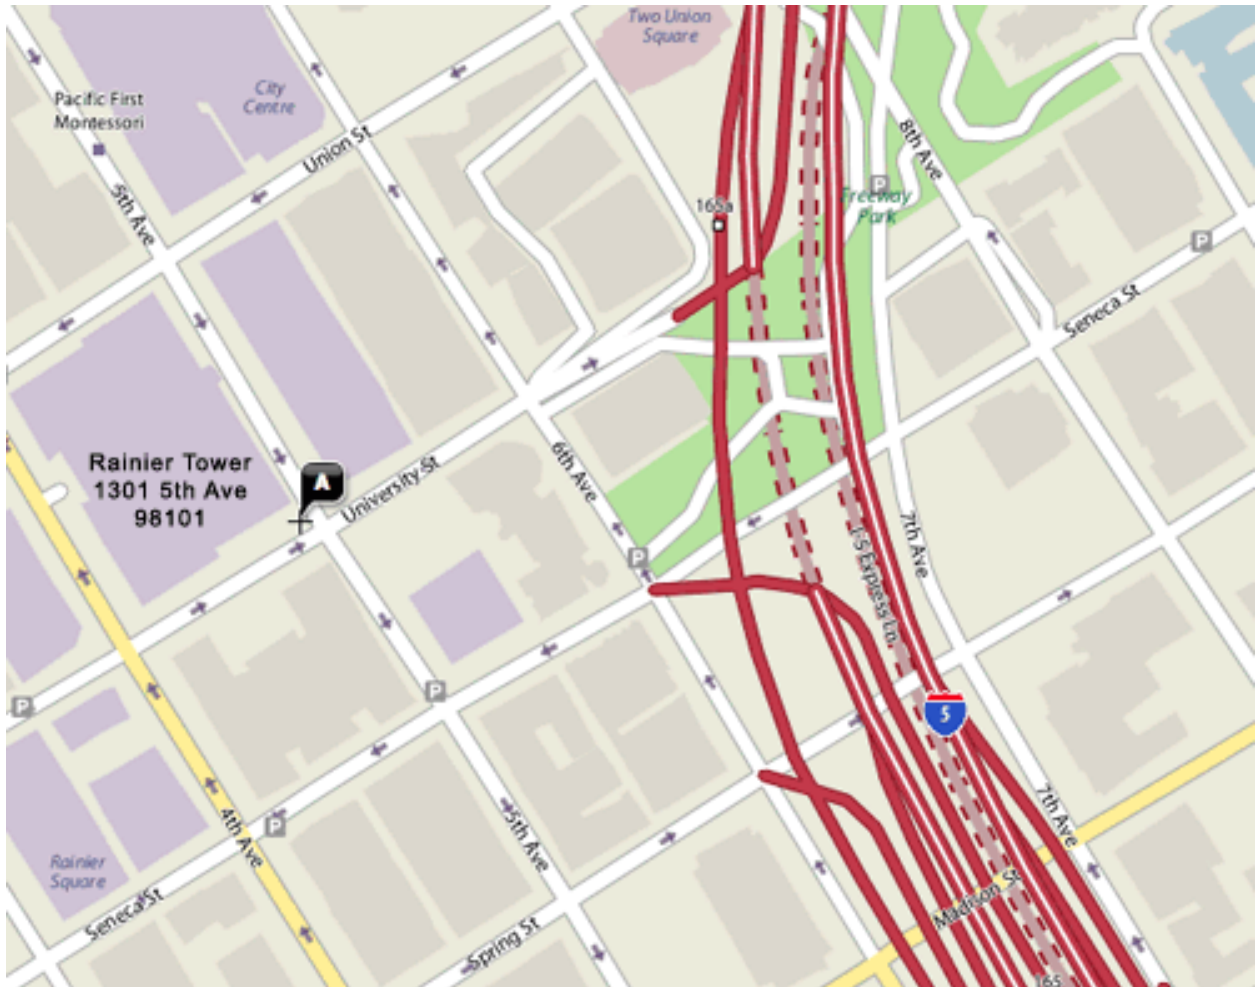

From Sea-Tac International Airport:

Travel northbound on I-5 take the Seneca Street exit (Exit 165) from the left hand lanes of the freeway. Drive westbound on Seneca to 4th Avenue; turn right and drive northbound on 4th Avenue to Union Street. Turn left on Union; go 100 feet and turn left again into the parking garage. Rainier Square and the Rainier Tower are directly across 4th Avenue from the garage.

continues....on page 2.

Arriving via private aircraft from Boeing Field:

Travel north on Airport Way. Turn left onto 13th Ave S. Turn Right onto S. Bailey Street. Merge onto I-5 N. Take the Seneca Street exit (Exit 165) from the left hand lanes of the freeway. Drive westbound on Seneca to 4th Avenue; turn right and drive northbound on 4th Avenue to Union Street. Turn left on Union; go 100 feet and turn left again into the parking garage. Rainier Square and the Rainier Tower are directly across 4th Avenue from the garage.

From I-5:

Northbound, follow route as described above.

Southbound on I-5 take the Union Street exit. Drive westbound on Union to 4th Avenue; cross 4th Avenue. Go 100 feet beyond the corner; turn left into parking garage with signs saying "Parking" and "Public Parking."

Westbound from I-90

Exit at Madison Street, turn left onto Madison, and drive down the hill to 4th Avenue. Then follow the route as described above.